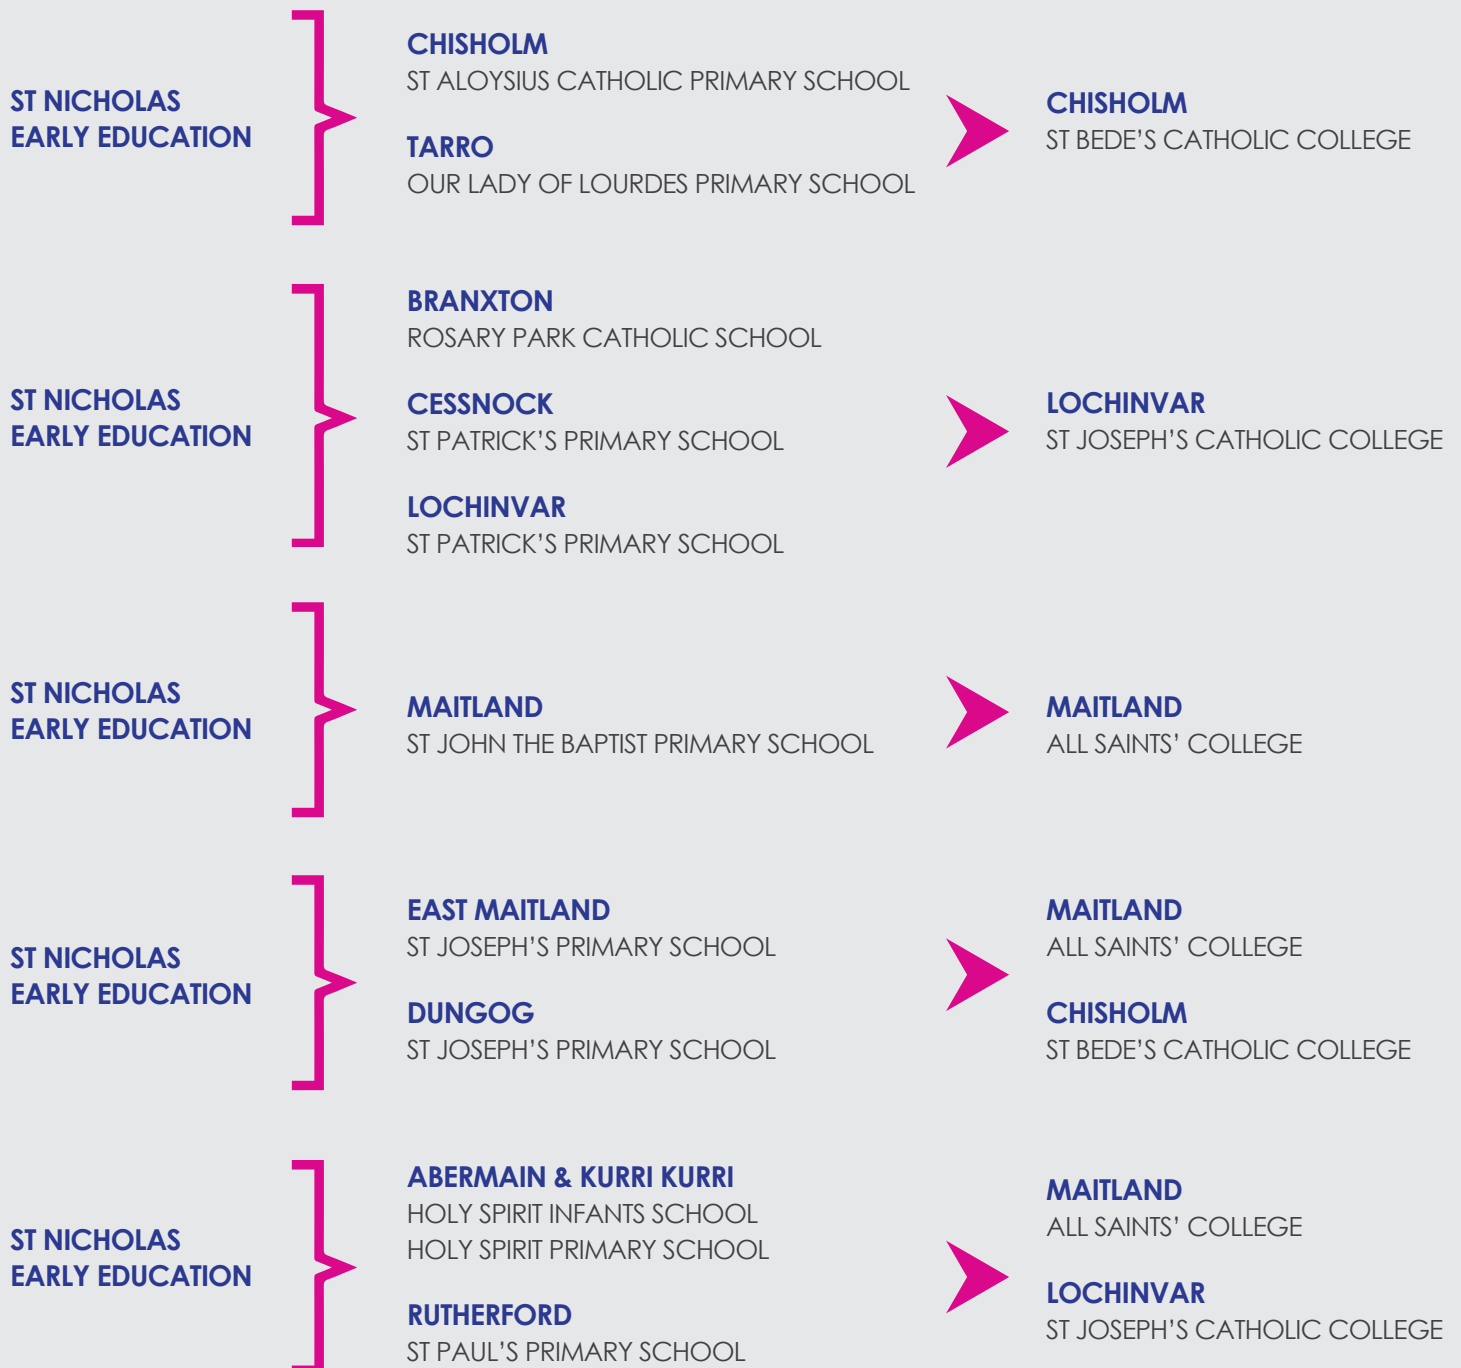

Lower Hunter